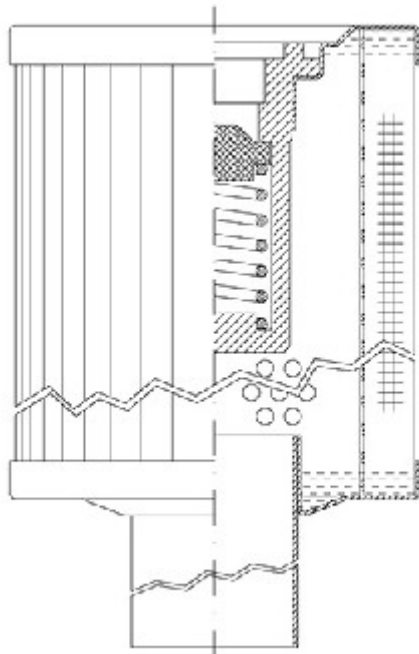

Buy Big, Save Big! - www.bigfilterstore.com - 866-673-0345

Technical Data for Big Filter #: BFS-1057A

[Click to view stock, pricing and volume discount information](#)

Filter Type Details

Part Type: Hydraulic
Filter Type: Return Line
Media: Glass
Seal Material:
Fluid Type: HH / HL / HM / HV
Flow Direction: Outside-In

Dimensions (Inches)

Height: 5.07
O.D. Top: 2.09 **O.D. Bottom:** 2.09
I.D. Top: **I.D. Bottom:** 0.87
Weight (lbs): 0.7

Rating

Micron 1: 10 **Beta Ratio 1:** 200/9.9
Micron 2: **Beta Ratio 2:** 1000/12.4
Flow Rate (GPM): **Capacity (gr):** 10.01517
Collapse Pressure (psi): 435 **Burst Pressure (psi)**
Filter area (sq in): 102

Misc. Information

Thread Type:
Thread Size (in):
By-pass: Yes
Handle: No
Wrap: No

Contact Information

Big Filter Inc.
 162 Kerr Dr.
 Sault Ste. Marie, ON
 P6A 5H9
 Canada

Big Filter Inc.
 605 Ridge St, #144
 Sault Ste. Marie, MI
 49783
 USA