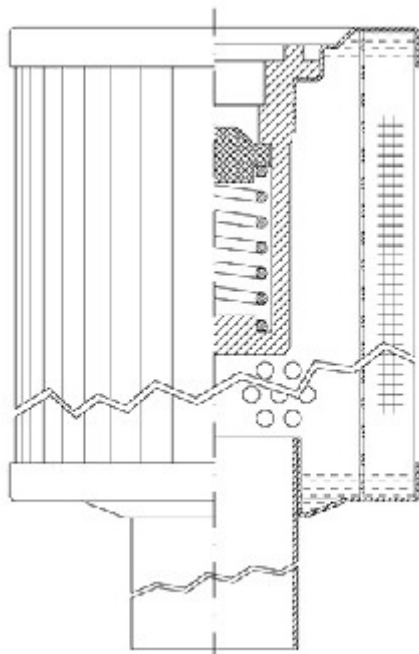

Buy Big, Save Big! - www.bigfilterstore.com - 866-673-0345

Technical Data for Big Filter #: BFS-1057B

[Click to view stock, pricing and volume discount information](#)

Filter Type Details

Part Type: Hydraulic
Filter Type: Return Line
Media: Glass
Seal Material:
Fluid Type: HH / HL / HM / HV
Flow Direction: Outside-In

Dimensions (Inches)

Height: 5.07
O.D. Top: 2.09 **O.D. Bottom:** 2.09
I.D. Top: **I.D. Bottom:** 0.87
Weight (lbs): 0.7

Rating

Micron 1: 20 **Beta Ratio 1:** 200/20.7
Micron 2: **Beta Ratio 2:** 1000/26.6
Flow Rate (GPM): **Capacity (gr):** 9.18654
Collapse Pressure (psi): 435 **Burst Pressure (psi)**
Filter area (sq in): 102

Misc. Information

Thread Type:
Thread Size (in):
By-pass: Yes
Handle: No
Wrap: No

Contact Information

Big Filter Inc.
 162 Kerr Dr.
 Sault Ste. Marie, ON
 P6A 5H9
 Canada

Big Filter Inc.
 605 Ridge St, #144
 Sault Ste. Marie, MI
 49783
 USA