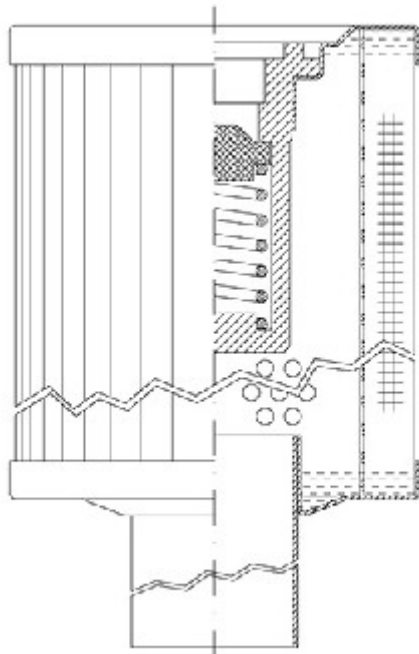

Buy Big, Save Big! - www.bigfilterstore.com - 866-673-0345

Technical Data for Big Filter #: BFS-1057C

[Click to view stock, pricing and volume discount information](#)

Filter Type Details

Part Type: Hydraulic
Filter Type: Return Line
Media: Cellulose
Seal Material:
Fluid Type: HH / HL / HM / HV
Flow Direction: Outside-In

Dimensions (Inches)

Height: 5.07
O.D. Top: 2.09 **O.D. Bottom:** 2.09
I.D. Top: **I.D. Bottom:** 0.87
Weight (lbs): 0.7

Rating

Micron 1: 5 **Beta Ratio 1:** 2/5
Micron 2: **Beta Ratio 2:**
Flow Rate (GPM): **Capacity (gr):** 4.092
Collapse Pressure (psi): 435 **Burst Pressure (psi)**
Filter area (sq in): 102

Misc. Information

Thread Type:
Thread Size (in):
By-pass: Yes
Handle: No
Wrap: No

Contact Information

Big Filter Inc.
 162 Kerr Dr.
 Sault Ste. Marie, ON
 P6A 5H9
 Canada

Big Filter Inc.
 605 Ridge St, #144
 Sault Ste. Marie, MI
 49783
 USA