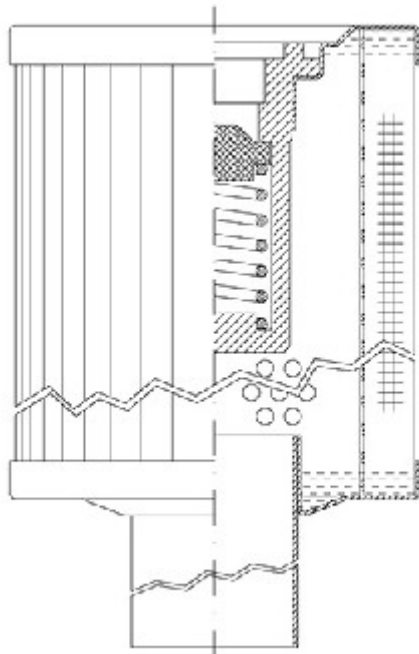

Buy Big, Save Big! - www.bigfilterstore.com - 866-673-0345

Technical Data for Big Filter #: BFS-1057D

[Click to view stock, pricing and volume discount information](#)

Filter Type Details

Part Type: Hydraulic
Filter Type: Return Line
Media: Cellulose
Seal Material:
Fluid Type: HH / HL / HM / HV
Flow Direction: Outside-In

Dimensions (Inches)

Height: 5.07
O.D. Top: 2.09 **O.D. Bottom:** 2.09
I.D. Top: **I.D. Bottom:** 0.87
Weight (lbs): 0.7

Rating

Micron 1: 10 **Beta Ratio 1:** 2/10
Micron 2: **Beta Ratio 2:**
Flow Rate (GPM): **Capacity (gr):** 4.092
Collapse Pressure (psi): 435 **Burst Pressure (psi)**
Filter area (sq in): 102

Misc. Information

Thread Type:
Thread Size (in):
By-pass: Yes
Handle: No
Wrap: No

Contact Information

Big Filter Inc.
 162 Kerr Dr.
 Sault Ste. Marie, ON
 P6A 5H9
 Canada

Big Filter Inc.
 605 Ridge St, #144
 Sault Ste. Marie, MI
 49783
 USA