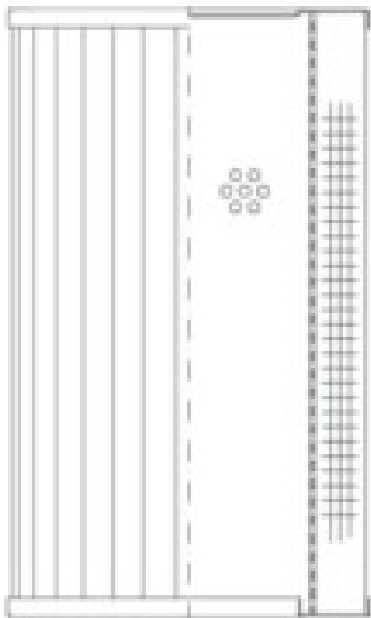

Buy Big, Save Big! - www.bigfilterstore.com - 866-673-0345

Technical Data for Big Filter #: BFS-10586

[Click to view stock, pricing and volume discount information](#)

Filter Type Details

Part Type: Hydraulic
Filter Type: Return Line
Media: Glass
Seal Material:
Fluid Type: HH / HL / HM / HV
Flow Direction: Outside-In

Dimensions (Inches)

Height: 13.11
O.D. Top: 5.59 **O.D. Bottom:** 5.59
I.D. Top: **I.D. Bottom:** 3.7
Weight (lbs): 4

Rating

Micron 1: 3 **Beta Ratio 1:** 200/3
Micron 2: **Beta Ratio 2:** 1000/4.5
Flow Rate (GPM): **Capacity (gr):** 122.25873
Collapse Pressure (psi): 435 **Burst Pressure (psi)**
Filter area (sq in): 1652

Misc. Information

Thread Type:
Thread Size (in):
By-pass: No
Handle: No
Wrap: No

Contact Information

Big Filter Inc.
 162 Kerr Dr.
 Sault Ste. Marie, ON
 P6A 5H9
 Canada

Big Filter Inc.
 605 Ridge St, #144
 Sault Ste. Marie, MI
 49783
 USA