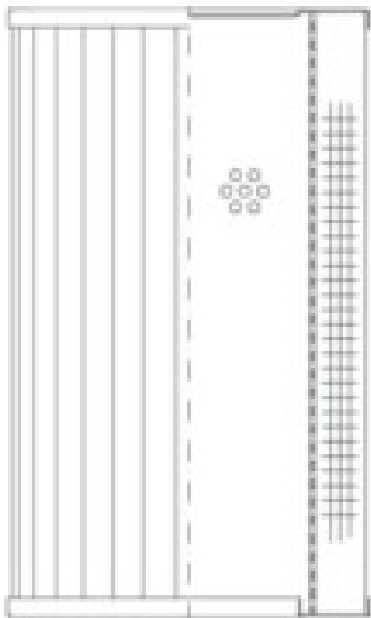

Contact Information

Big Filter Inc.
162 Kerr Dr.
Sault Ste. Marie, ON
P6A 5H9
Canada

Big Filter Inc.
605 Ridge St, #144
Sault Ste. Marie, MI
49783
USA

Toll Free: 866-673-0345
Direct: 705-255-2493

info@bigfilterstore.com
<https://www.bigfilterstore.com>