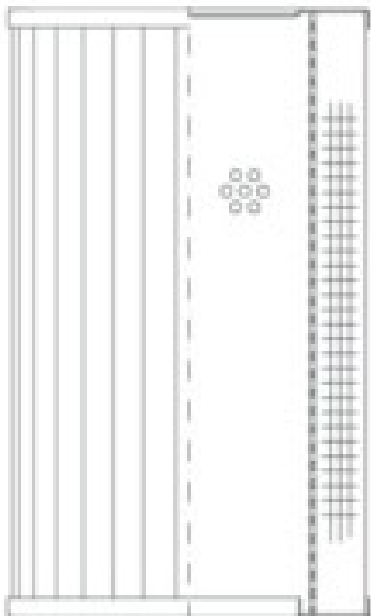

Contact Information

Big Filter Inc.
162 Kerr Dr.
Sault Ste. Marie, ON
P6A 5H9
Canada

Big Filter Inc.
605 Ridge St, #144
Sault Ste. Marie, MI
49783
USA

Toll Free: 866-673-0345
Direct: 705-255-2493

info@bigfilterstore.com
<https://www.bigfilterstore.com>