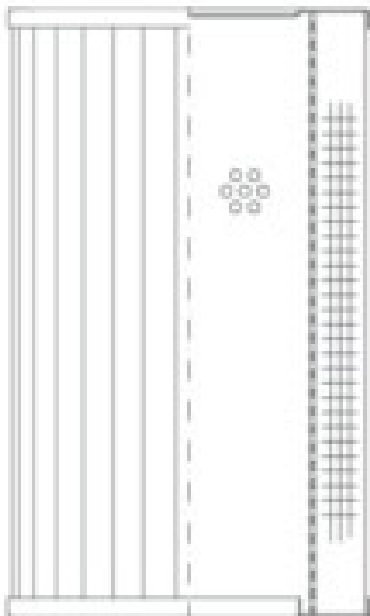

Buy Big, Save Big! - www.bigfilterstore.com - 866-673-0345

Technical Data for Big Filter #: BFS-1058C

[Click to view stock, pricing and volume discount information](#)

Filter Type Details

Part Type: Hydraulic
Filter Type: Return Line
Media: Cellulose
Seal Material:
Fluid Type: HH / HL / HM / HV
Flow Direction: Outside-In

Dimensions (Inches)

Height: 13.11
O.D. Top: 5.59 **O.D. Bottom:** 5.59
I.D. Top: **I.D. Bottom:** 3.7
Weight (lbs): 4

Rating

Micron 1: 25 **Beta Ratio 1:** 2/25
Micron 2: **Beta Ratio 2:**
Flow Rate (GPM): **Capacity (gr):** 66.0858
Collapse Pressure (psi): 435 **Burst Pressure (psi)**
Filter area (sq in): 1652

Misc. Information

Thread Type:
Thread Size (in):
By-pass: No
Handle: No
Wrap: No

Contact Information

Big Filter Inc.
162 Kerr Dr.
Sault Ste. Marie, ON
P6A 5H9
Canada

Big Filter Inc.
605 Ridge St, #144
Sault Ste. Marie, MI
49783
USA