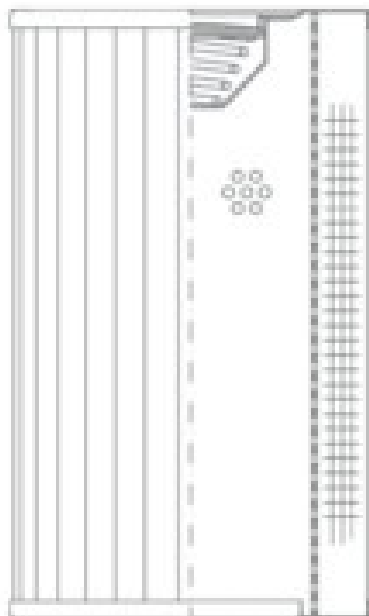

Buy Big, Save Big! - www.bigfilterstore.com - 866-673-0345

Technical Data for Big Filter #: BFS-1058D

[Click to view stock, pricing and volume discount information](#)

Filter Type Details

Part Type: Hydraulic
Filter Type: Return Line
Media: Stainless Steel Fiber
Seal Material:
Fluid Type: HH / HL / HM / HV
Flow Direction: Outside-In

Dimensions (Inches)

Height: 14.68
O.D. Top: 5.59 **O.D. Bottom:** 5.59
I.D. Top: **I.D. Bottom:** 3.7
Weight (lbs): 4

Rating

Micron 1: 5 **Beta Ratio 1:** 200/5
Micron 2: **Beta Ratio 2:**
Flow Rate (GPM): **Capacity (gr):** 31.93775
Collapse Pressure (psi): 435 **Burst Pressure (psi)**
Filter area (sq in): 1228

Misc. Information

Thread Type:
Thread Size (in):
By-pass: Yes
Handle: No
Wrap: No

Contact Information

Big Filter Inc.
162 Kerr Dr.
Sault Ste. Marie, ON
P6A 5H9
Canada

Big Filter Inc.
605 Ridge St, #144
Sault Ste. Marie, MI
49783
USA