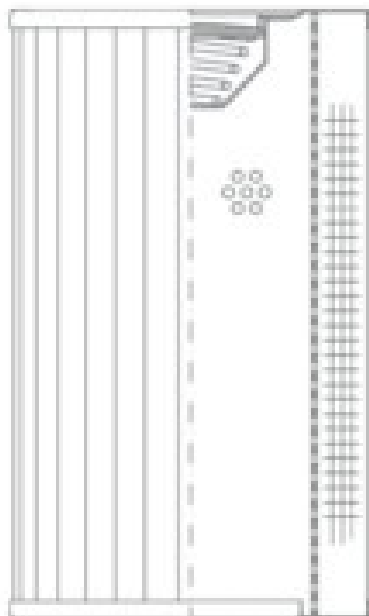

Buy Big, Save Big! - www.bigfilterstore.com - 866-673-0345

Technical Data for Big Filter #: BFS-1058E

[Click to view stock, pricing and volume discount information](#)

Filter Type Details

Part Type: Hydraulic
Filter Type: Return Line
Media: Stainless Steel Fiber
Seal Material:
Fluid Type: HH / HL / HM / HV
Flow Direction: Outside-In

Dimensions (Inches)

Height: 14.68
O.D. Top: 5.59 **O.D. Bottom:** 5.59
I.D. Top: **I.D. Bottom:** 3.7
Weight (lbs): 4

Rating

Micron 1: 10 **Beta Ratio 1:** 200/10
Micron 2: **Beta Ratio 2:**
Flow Rate (GPM): **Capacity (gr):** 31.93775
Collapse Pressure (psi): 435 **Burst Pressure (psi)**
Filter area (sq in): 1228

Misc. Information

Thread Type:
Thread Size (in):
By-pass: Yes
Handle: No
Wrap: No

Contact Information

Big Filter Inc.
162 Kerr Dr.
Sault Ste. Marie, ON
P6A 5H9
Canada

Big Filter Inc.
605 Ridge St, #144
Sault Ste. Marie, MI
49783
USA