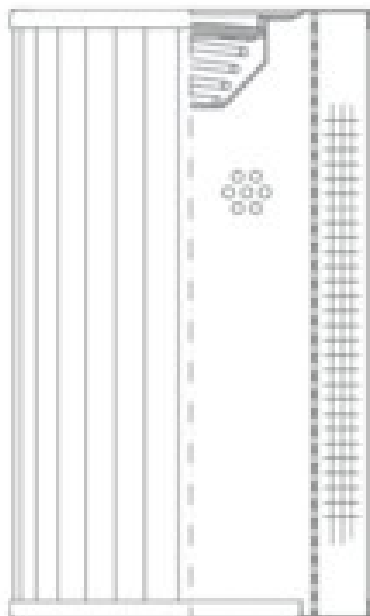

Buy Big, Save Big! - www.bigfilterstore.com - 866-673-0345

Technical Data for Big Filter #: BFS-10590

[Click to view stock, pricing and volume discount information](#)

Filter Type Details

Part Type: Hydraulic
Filter Type: Return Line
Media: Wire Mesh
Seal Material:
Fluid Type: HH / HL / HM / HV
Flow Direction: Outside-In

Dimensions (Inches)

Height: 14.68
O.D. Top: 5.59 **O.D. Bottom:** 5.59
I.D. Top: **I.D. Bottom:** 3.7
Weight (lbs): 4

Rating

Micron 1: 10
Micron 2:
Flow Rate (GPM):
Collapse Pressure (psi): 435
Filter area (sq in): 1228
Beta Ratio 1:
Beta Ratio 2:
Capacity (gr):
Burst Pressure (psi)

Misc. Information

Thread Type:
Thread Size (in):
By-pass: Yes
Handle: No
Wrap: No

Contact Information

Big Filter Inc.
162 Kerr Dr.
Sault Ste. Marie, ON
P6A 5H9
Canada

Big Filter Inc.
605 Ridge St, #144
Sault Ste. Marie, MI
49783
USA