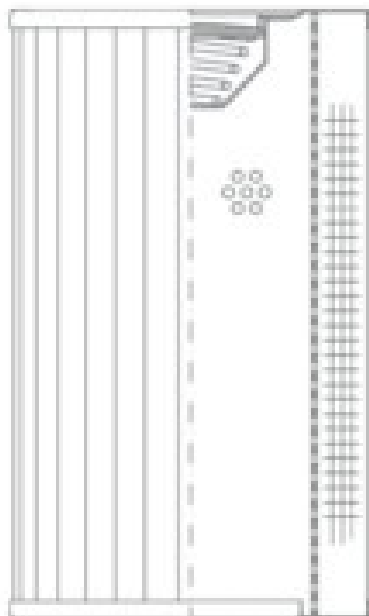

Buy Big, Save Big! - www.bigfilterstore.com - 866-673-0345

Technical Data for Big Filter #: BFS-10591

[Click to view stock, pricing and volume discount information](#)

Filter Type Details

Part Type: Hydraulic
Filter Type: Return Line
Media: Wire Mesh
Seal Material:
Fluid Type: HH / HL / HM / HV
Flow Direction: Outside-In

Dimensions (Inches)

Height: 14.68
O.D. Top: 5.59 **O.D. Bottom:** 5.59
I.D. Top: **I.D. Bottom:** 3.7
Weight (lbs): 4

Rating

Micron 1: 25 **Beta Ratio 1:**
Micron 2: **Beta Ratio 2:**
Flow Rate (GPM): **Capacity (gr):**
Collapse Pressure (psi): 435 **Burst Pressure (psi)**
Filter area (sq in): 1228

Misc. Information

Thread Type:
Thread Size (in):
By-pass: Yes
Handle: No
Wrap: No

Contact Information

Big Filter Inc.
162 Kerr Dr.
Sault Ste. Marie, ON
P6A 5H9
Canada

Big Filter Inc.
605 Ridge St, #144
Sault Ste. Marie, MI
49783
USA