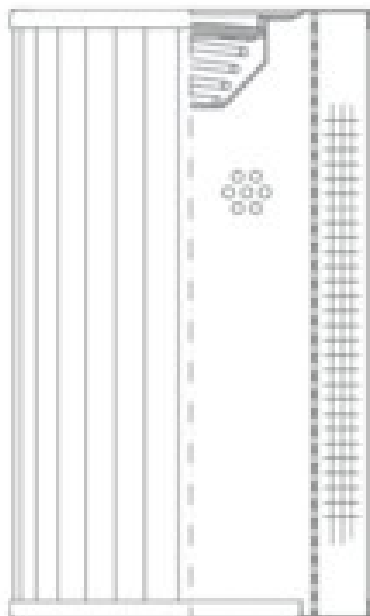

Buy Big, Save Big! - www.bigfilterstore.com - 866-673-0345

Technical Data for Big Filter #: BFS-10593

[Click to view stock, pricing and volume discount information](#)

Filter Type Details

Part Type: Hydraulic
Filter Type: Return Line
Media: Wire Mesh
Seal Material:
Fluid Type: HH / HL / HM / HV
Flow Direction: Outside-In

Dimensions (Inches)

Height: 14.68
O.D. Top: 5.59 **O.D. Bottom:** 5.59
I.D. Top: **I.D. Bottom:** 3.7
Weight (lbs): 4

Rating

Micron 1: 60
Micron 2:
Flow Rate (GPM):
Collapse Pressure (psi): 435
Filter area (sq in): 1228

Beta Ratio 1:
Beta Ratio 2:
Capacity (gr):
Burst Pressure (psi)

Misc. Information

Thread Type:
Thread Size (in):
By-pass: Yes
Handle: No
Wrap: No

Contact Information

Big Filter Inc.
162 Kerr Dr.
Sault Ste. Marie, ON
P6A 5H9
Canada