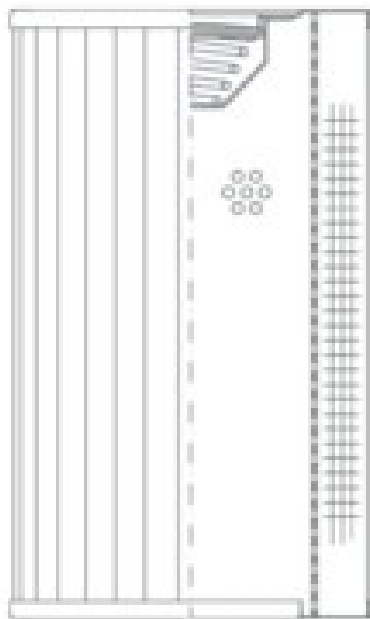

Buy Big, Save Big! - www.bigfilterstore.com - 866-673-0345

Technical Data for Big Filter #: BFS-10597

[Click to view stock, pricing and volume discount information](#)

Filter Type Details

Part Type: Hydraulic
Filter Type: Return Line
Media: Glass
Seal Material:
Fluid Type: HH / HL / HM / HV
Flow Direction: Outside-In

Dimensions (Inches)

Height: 14.68
O.D. Top: 5.59 **O.D. Bottom:** 5.59
I.D. Top: **I.D. Bottom:** 3.7
Weight (lbs): 4

Rating

Micron 1: 5 **Beta Ratio 1:** 200/5.4
Micron 2: **Beta Ratio 2:** 1000/7.7
Flow Rate (GPM): **Capacity (gr):** 173.5703485
Collapse Pressure (psi): 435 **Burst Pressure (psi)**

Misc. Information

Thread Type:
Thread Size (in):
By-pass: Yes
Handle: No
Wrap: No

Contact Information

Big Filter Inc.
162 Kerr Dr.
Sault Ste. Marie, ON
P6A 5H9
Canada

Big Filter Inc.
605 Ridge St, #144
Sault Ste. Marie, MI
49783
USA