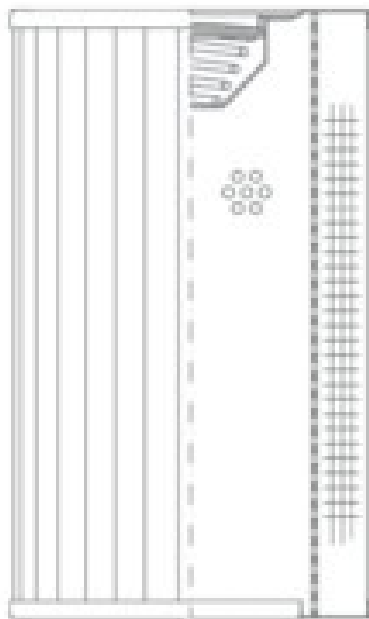

Buy Big, Save Big! - www.bigfilterstore.com - 866-673-0345

Technical Data for Big Filter #: BFS-1059B

[Click to view stock, pricing and volume discount information](#)

Filter Type Details

Part Type: Hydraulic
Filter Type: Return Line
Media: Glass
Seal Material:
Fluid Type: HH / HL / HM / HV
Flow Direction: Outside-In

Dimensions (Inches)

Height: 14.68
O.D. Top: 5.59 **O.D. Bottom:** 5.59
I.D. Top: **I.D. Bottom:** 3.7
Weight (lbs): 4

Rating

Micron 1: 20 **Beta Ratio 1:** 200/20.7
Micron 2: **Beta Ratio 2:** 1000/26.6
Flow Rate (GPM): **Capacity (gr):** 166.345969
Collapse Pressure (psi): 435 **Burst Pressure (psi)**

Misc. Information

Thread Type:
Thread Size (in):
By-pass: Yes
Handle: No
Wrap: No

Contact Information

Big Filter Inc.
162 Kerr Dr.
Sault Ste. Marie, ON
P6A 5H9
Canada

Big Filter Inc.
605 Ridge St, #144
Sault Ste. Marie, MI
49783
USA