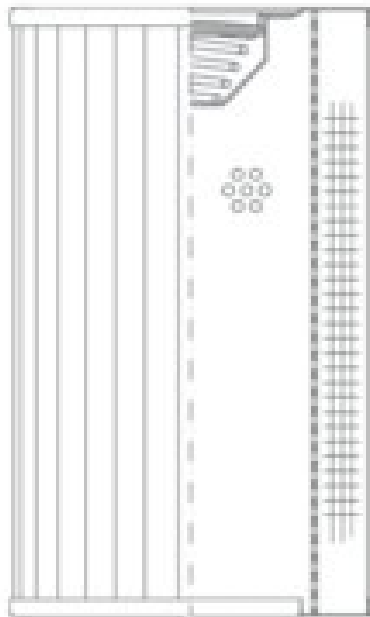

Buy Big, Save Big! - www.bigfilterstore.com - 866-673-0345

Technical Data for Big Filter #: BFS-1059D

[Click to view stock, pricing and volume discount information](#)

Filter Type Details

Part Type: Hydraulic
Filter Type: Return Line
Media: Cellulose
Seal Material:
Fluid Type: HH / HL / HM / HV
Flow Direction: Outside-In

Dimensions (Inches)

Height: 14.68
O.D. Top: 5.59 **O.D. Bottom:** 5.59
I.D. Top: **I.D. Bottom:** 3.7
Weight (lbs): 4

Rating

Micron 1: 5 **Beta Ratio 1:** 2/5
Micron 2: **Beta Ratio 2:**
Flow Rate (GPM): **Capacity (gr):** 74.0962
Collapse Pressure (psi): 435 **Burst Pressure (psi)**
Filter area (sq in): 1852

Misc. Information

Thread Type:
Thread Size (in):
By-pass: Yes
Handle: No
Wrap: No

Contact Information

Big Filter Inc.
162 Kerr Dr.
Sault Ste. Marie, ON
P6A 5H9
Canada

Big Filter Inc.
605 Ridge St, #144
Sault Ste. Marie, MI
49783
USA