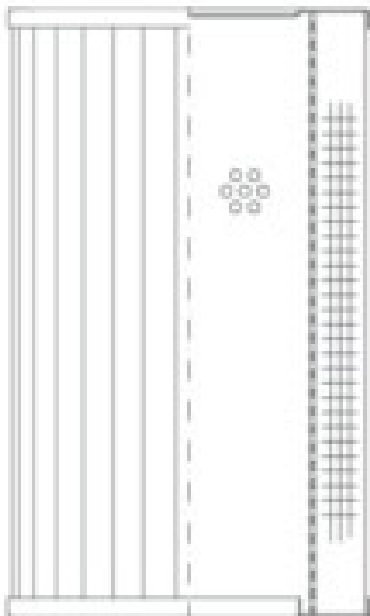

Buy Big, Save Big! - www.bigfilterstore.com - 866-673-0345

Technical Data for Big Filter #: BFS-1059E

[Click to view stock, pricing and volume discount information](#)

Filter Type Details

Part Type: Hydraulic
Filter Type: Return Line
Media: Cellulose
Seal Material:
Fluid Type: HH / HL / HM / HV
Flow Direction: Outside-In

Dimensions (Inches)

Height: 14.68
O.D. Top: 5.59 **O.D. Bottom:** 5.59
I.D. Top: **I.D. Bottom:** 3.7
Weight (lbs): 4

Rating

Micron 1: 10 **Beta Ratio 1:** 2/10
Micron 2: **Beta Ratio 2:**
Flow Rate (GPM): **Capacity (gr):** 74.0962
Collapse Pressure (psi): 435 **Burst Pressure (psi)**
Filter area (sq in): 1852

Misc. Information

Thread Type:
Thread Size (in):
By-pass: No
Handle: No
Wrap: No

Contact Information

Big Filter Inc.
162 Kerr Dr.
Sault Ste. Marie, ON
P6A 5H9
Canada

Big Filter Inc.
605 Ridge St, #144
Sault Ste. Marie, MI
49783
USA