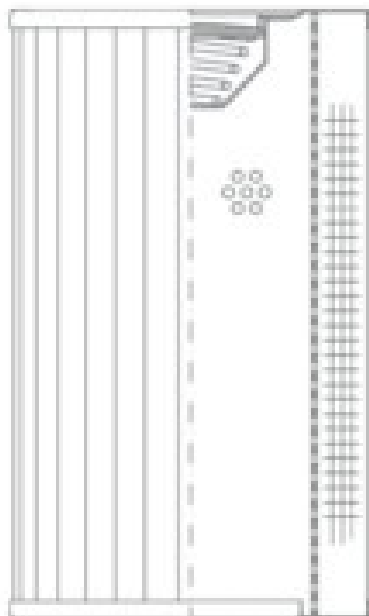

Buy Big, Save Big! - www.bigfilterstore.com - 866-673-0345

Technical Data for Big Filter #: BFS-1059F

[Click to view stock, pricing and volume discount information](#)

Filter Type Details

Part Type: Hydraulic
Filter Type: Return Line
Media: Cellulose
Seal Material:
Fluid Type: HH / HL / HM / HV
Flow Direction: Outside-In

Dimensions (Inches)

Height: 14.68
O.D. Top: 5.59 **O.D. Bottom:** 5.59
I.D. Top: **I.D. Bottom:** 3.7
Weight (lbs): 4

Rating

Micron 1: 10 **Beta Ratio 1:** 2/10
Micron 2: **Beta Ratio 2:**
Flow Rate (GPM): **Capacity (gr):** 74.0962
Collapse Pressure (psi): 435 **Burst Pressure (psi)**
Filter area (sq in): 1852

Misc. Information

Thread Type:
Thread Size (in):
By-pass: Yes
Handle: No
Wrap: No

Contact Information

Big Filter Inc.
162 Kerr Dr.
Sault Ste. Marie, ON
P6A 5H9
Canada

Big Filter Inc.
605 Ridge St, #144
Sault Ste. Marie, MI
49783
USA