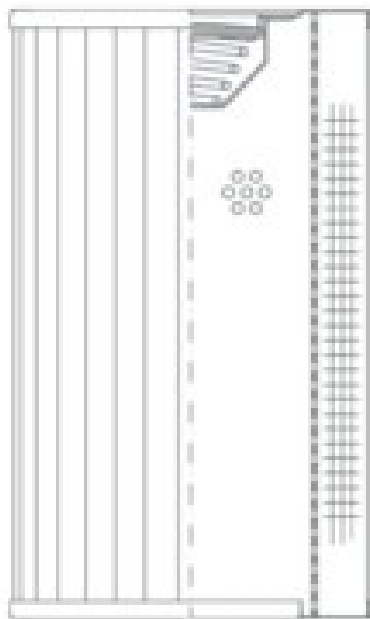

Buy Big, Save Big! - www.bigfilterstore.com - 866-673-0345

Technical Data for Big Filter #: BFS-105A1

[Click to view stock, pricing and volume discount information](#)

Filter Type Details

Part Type: Hydraulic
Filter Type: Return Line
Media: Cellulose
Seal Material:
Fluid Type: HH / HL / HM / HV
Flow Direction: Outside-In

Dimensions (Inches)

Height: 14.68
O.D. Top: 5.59 **O.D. Bottom:** 5.59
I.D. Top: **I.D. Bottom:** 3.7
Weight (lbs): 4

Rating

Micron 1: 25 **Beta Ratio 1:** 2/25
Micron 2: **Beta Ratio 2:**
Flow Rate (GPM): **Capacity (gr):** 74.0962
Collapse Pressure (psi): 435 **Burst Pressure (psi)**
Filter area (sq in): 1852

Misc. Information

Thread Type:
Thread Size (in):
By-pass: Yes
Handle: No
Wrap: No

Contact Information

Big Filter Inc.
162 Kerr Dr.
Sault Ste. Marie, ON
P6A 5H9
Canada

Big Filter Inc.
605 Ridge St, #144
Sault Ste. Marie, MI
49783
USA