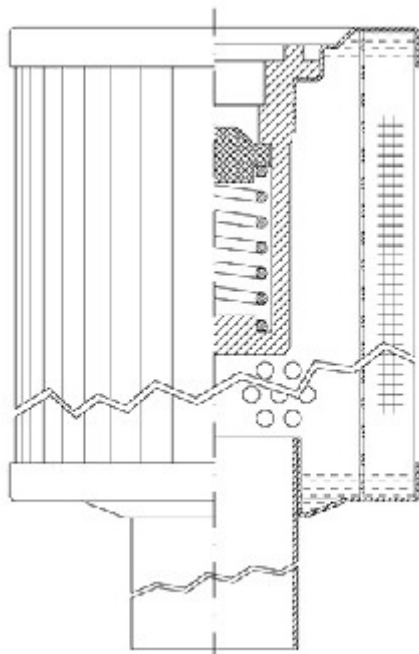

Contact Information

Big Filter Inc.
162 Kerr Dr.
Sault Ste. Marie, ON
P6A 5H9
Canada

Big Filter Inc.
605 Ridge St, #144
Sault Ste. Marie, MI
49783
USA

Toll Free: 866-673-0345
Direct: 705-255-2493

info@bigfilterstore.com
<https://www.bigfilterstore.com>