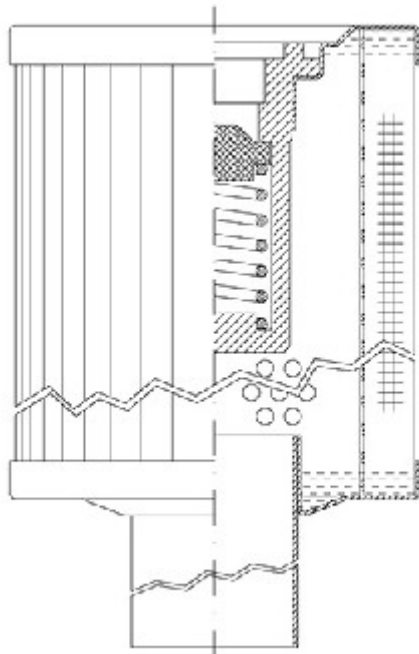

Buy Big, Save Big! - www.bigfilterstore.com - 866-673-0345

Technical Data for Big Filter #: BFS-105A3

[Click to view stock, pricing and volume discount information](#)

Filter Type Details

Part Type: Hydraulic
Filter Type: Return Line
Media: Stainless Steel Fiber
Seal Material:
Fluid Type: HH / HL / HM / HV
Flow Direction: Outside-In

Dimensions (Inches)

Height: 6.77
O.D. Top: 2.91 **O.D. Bottom:** 2.91
I.D. Top: **I.D. Bottom:** 1.18
Weight (lbs): 1.9

Rating

Micron 1: 10 **Beta Ratio 1:** 200/10
Micron 2: **Beta Ratio 2:**
Flow Rate (GPM): **Capacity (gr):** 3.77611
Collapse Pressure (psi): 435 **Burst Pressure (psi)**
Filter area (sq in): 145

Misc. Information

Thread Type:
Thread Size (in):
By-pass: Yes
Handle: No
Wrap: No

Contact Information

Big Filter Inc.
 162 Kerr Dr.
 Sault Ste. Marie, ON
 P6A 5H9
 Canada

Big Filter Inc.
 605 Ridge St, #144
 Sault Ste. Marie, MI
 49783
 USA