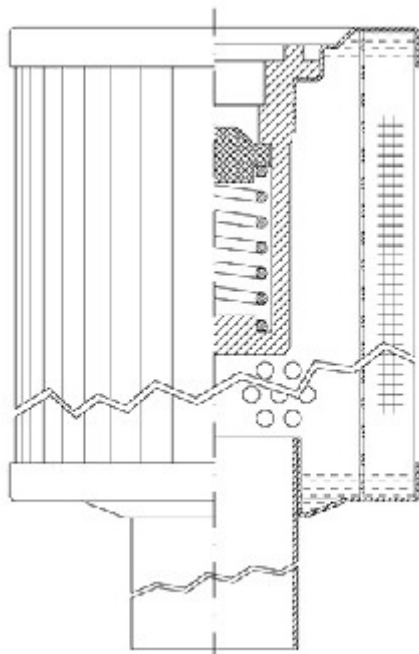

Buy Big, Save Big! - www.bigfilterstore.com - 866-673-0345

Technical Data for Big Filter #: BFS-105A4

[Click to view stock, pricing and volume discount information](#)

Filter Type Details

Part Type: Hydraulic
Filter Type: Return Line
Media: Wire Mesh
Seal Material:
Fluid Type: HH / HL / HM / HV
Flow Direction: Outside-In

Dimensions (Inches)

Height: 6.77
O.D. Top: 2.91 **O.D. Bottom:** 2.91
I.D. Top: **I.D. Bottom:** 1.18
Weight (lbs): 1.9

Rating

Micron 1: 100 **Beta Ratio 1:**
Micron 2: **Beta Ratio 2:**
Flow Rate (GPM): **Capacity (gr):**
Collapse Pressure (psi): 435 **Burst Pressure (psi)**
Filter area (sq in): 145

Misc. Information

Thread Type:
Thread Size (in):
By-pass: Yes
Handle: No
Wrap: No

Contact Information

Big Filter Inc.
 162 Kerr Dr.
 Sault Ste. Marie, ON
 P6A 5H9
 Canada

Big Filter Inc.
 605 Ridge St, #144
 Sault Ste. Marie, MI
 49783
 USA