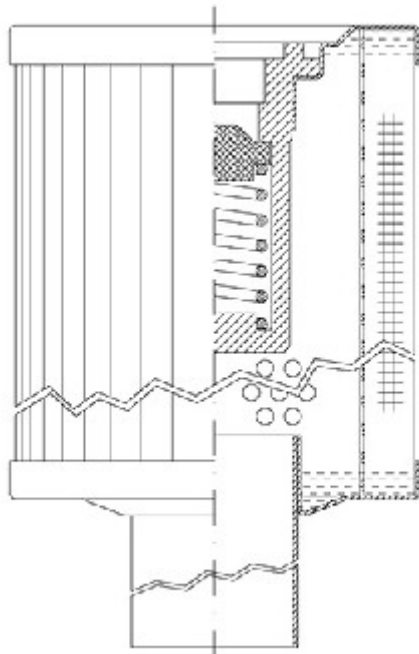

Buy Big, Save Big! - www.bigfilterstore.com - 866-673-0345

Technical Data for Big Filter #: BFS-105A5

[Click to view stock, pricing and volume discount information](#)

Filter Type Details

Part Type: Hydraulic
Filter Type: Return Line
Media: Wire Mesh
Seal Material:
Fluid Type: HH / HL / HM / HV
Flow Direction: Outside-In

Dimensions (Inches)

Height: 6.77
O.D. Top: 2.91 **O.D. Bottom:** 2.91
I.D. Top: **I.D. Bottom:** 1.18
Weight (lbs): 1.9

Rating

Micron 1: 10 **Beta Ratio 1:**
Micron 2: **Beta Ratio 2:**
Flow Rate (GPM): **Capacity (gr):**
Collapse Pressure (psi):435 **Burst Pressure (psi)**
Filter area (sq in): 145

Misc. Information

Thread Type:
Thread Size (in):
By-pass: Yes
Handle: No
Wrap: No

Contact Information

Big Filter Inc.
162 Kerr Dr.
Sault Ste. Marie, ON
P6A 5H9
Canada

Big Filter Inc.
605 Ridge St, #144
Sault Ste. Marie, MI
49783
USA