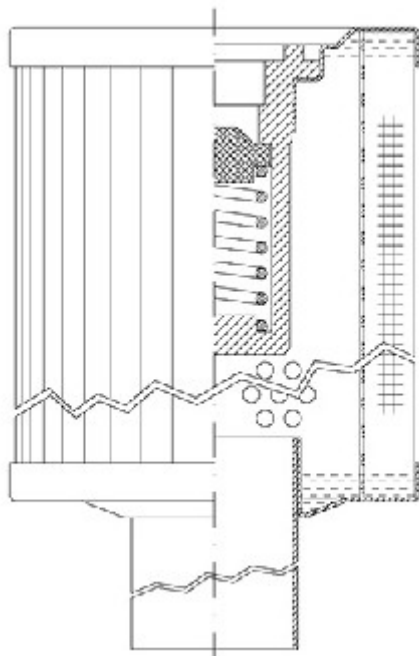

Buy Big, Save Big! - www.bigfilterstore.com - 866-673-0345

Technical Data for Big Filter #: BFS-105A6

[Click to view stock, pricing and volume discount information](#)

Filter Type Details

Part Type: Hydraulic
Filter Type: Return Line
Media: Wire Mesh
Seal Material:
Fluid Type: HH / HL / HM / HV
Flow Direction: Outside-In

Dimensions (Inches)

Height: 6.77
O.D. Top: 2.91 **O.D. Bottom:** 2.91
I.D. Top: **I.D. Bottom:** 1.18
Weight (lbs): 1.9

Rating

Micron 1: 25 **Beta Ratio 1:**
Micron 2: **Beta Ratio 2:**
Flow Rate (GPM): **Capacity (gr):**
Collapse Pressure (psi): 435 **Burst Pressure (psi)**
Filter area (sq in): 145

Misc. Information

Thread Type:
Thread Size (in):
By-pass: Yes
Handle: No
Wrap: No

Contact Information

Big Filter Inc.
 162 Kerr Dr.
 Sault Ste. Marie, ON
 P6A 5H9
 Canada

Big Filter Inc.
 605 Ridge St, #144
 Sault Ste. Marie, MI
 49783
 USA