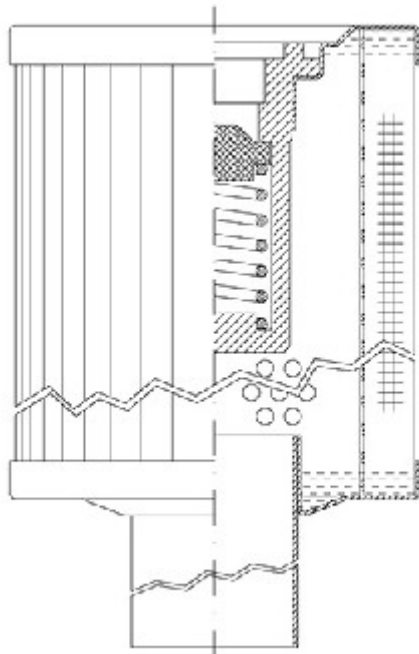

Buy Big, Save Big! - www.bigfilterstore.com - 866-673-0345

Technical Data for Big Filter #: BFS-105A7

[Click to view stock, pricing and volume discount information](#)

Filter Type Details

Part Type: Hydraulic
Filter Type: Return Line
Media: Wire Mesh
Seal Material:
Fluid Type: HH / HL / HM / HV
Flow Direction: Outside-In

Dimensions (Inches)

Height: 6.77
O.D. Top: 2.91 **O.D. Bottom:** 2.91
I.D. Top: **I.D. Bottom:** 1.18
Weight (lbs): 1.9

Rating

Micron 1: 40
Micron 2:
Flow Rate (GPM):
Collapse Pressure (psi): 435
Filter area (sq in): 145
Beta Ratio 1:
Beta Ratio 2:
Capacity (gr):
Burst Pressure (psi)

Misc. Information

Thread Type:
Thread Size (in):
By-pass: Yes
Handle: No
Wrap: No

Contact Information

Big Filter Inc.
162 Kerr Dr.
Sault Ste. Marie, ON
P6A 5H9
Canada

Big Filter Inc.
605 Ridge St, #144
Sault Ste. Marie, MI
49783
USA