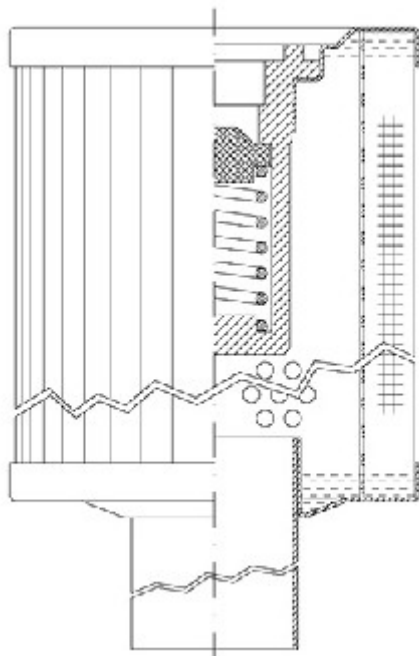

Buy Big, Save Big! - www.bigfilterstore.com - 866-673-0345

Technical Data for Big Filter #: BFS-105A8

[Click to view stock, pricing and volume discount information](#)

Filter Type Details

Part Type: Hydraulic
Filter Type: Return Line
Media: Wire Mesh
Seal Material:
Fluid Type: HH / HL / HM / HV
Flow Direction: Outside-In

Dimensions (Inches)

Height: 6.77
O.D. Top: 2.91 **O.D. Bottom:** 2.91
I.D. Top: **I.D. Bottom:** 1.18
Weight (lbs): 1.9

Rating

Micron 1: 60
Micron 2:
Flow Rate (GPM):
Collapse Pressure (psi): 435
Filter area (sq in): 145
Beta Ratio 1:
Beta Ratio 2:
Capacity (gr):
Burst Pressure (psi)

Misc. Information

Thread Type:
Thread Size (in):
By-pass: Yes
Handle: No
Wrap: No

Contact Information

Big Filter Inc.
162 Kerr Dr.
Sault Ste. Marie, ON
P6A 5H9
Canada

Big Filter Inc.
605 Ridge St, #144
Sault Ste. Marie, MI
49783
USA