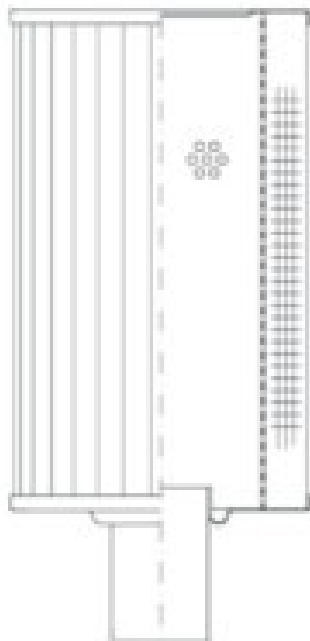

Contact Information

Big Filter Inc.
162 Kerr Dr.
Sault Ste. Marie, ON
P6A 5H9
Canada

Big Filter Inc.
605 Ridge St, #144
Sault Ste. Marie, MI
49783
USA

Toll Free: 866-673-0345
Direct: 705-255-2493

info@bigfilterstore.com
<https://www.bigfilterstore.com>