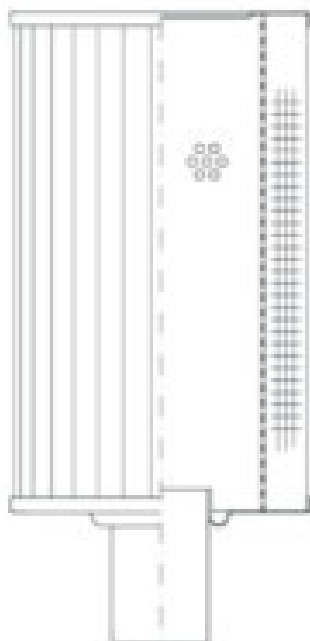

Buy Big, Save Big! - www.bigfilterstore.com - 866-673-0345

Technical Data for Big Filter #: BFS-105AB

[Click to view stock, pricing and volume discount information](#)

Filter Type Details

Part Type: Hydraulic
Filter Type: Return Line
Media: Glass
Seal Material:
Fluid Type: HH / HL / HM / HV
Flow Direction: Outside-In

Dimensions (Inches)

Height: 6.77
O.D. Top: 2.91 **O.D. Bottom:** 2.91
I.D. Top: **I.D. Bottom:** 1.18
Weight (lbs): 1.9

Rating

Micron 1: 10
Micron 2:
Flow Rate (GPM):
Collapse Pressure (psi): 435
Filter area (sq in): 225

Beta Ratio 1: 200/9.9
Beta Ratio 2: 1000/12.4
Capacity (gr): 22.003025
Burst Pressure (psi)

Misc. Information

Thread Type:
Thread Size (in):
By-pass: No
Handle: No
Wrap: No

Contact Information

Big Filter Inc.
162 Kerr Dr.
Sault Ste. Marie, ON
P6A 5H9
Canada