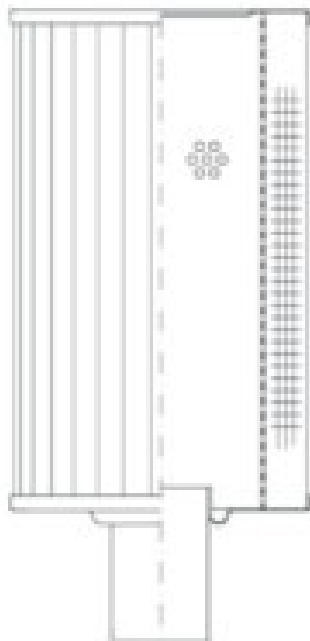

Buy Big, Save Big! - www.bigfilterstore.com - 866-673-0345

Technical Data for Big Filter #: BFS-105AC

[Click to view stock, pricing and volume discount information](#)

Filter Type Details

Part Type: Hydraulic
Filter Type: Return Line
Media: Glass
Seal Material:
Fluid Type: HH / HL / HM / HV
Flow Direction: Outside-In

Dimensions (Inches)

Height: 6.77
O.D. Top: 2.91 **O.D. Bottom:** 2.91
I.D. Top: **I.D. Bottom:** 1.18
Weight (lbs): 1.9

Rating

Micron 1: 20
Micron 2:
Flow Rate (GPM):
Collapse Pressure (psi): 435
Filter area (sq in): 225

Beta Ratio 1: 200/20.7
Beta Ratio 2: 1000/26.6
Capacity (gr): 20.18255
Burst Pressure (psi)

Misc. Information

Thread Type:
Thread Size (in):
By-pass: No
Handle: No
Wrap: No

Contact Information

Big Filter Inc.
162 Kerr Dr.
Sault Ste. Marie, ON
P6A 5H9
Canada