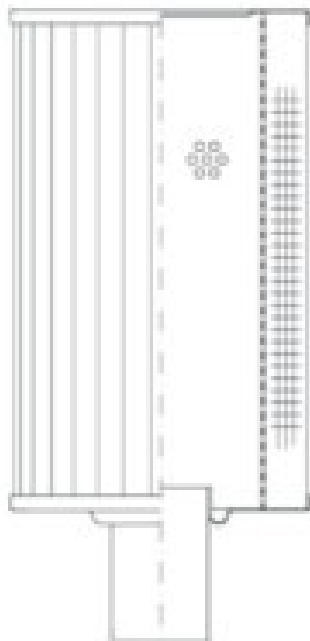

Buy Big, Save Big! - www.bigfilterstore.com - 866-673-0345

Technical Data for Big Filter #: BFS-105AD

[Click to view stock, pricing and volume discount information](#)

Filter Type Details

Part Type: Hydraulic
Filter Type: Return Line
Media: Cellulose
Seal Material:
Fluid Type: HH / HL / HM / HV
Flow Direction: Outside-In

Dimensions (Inches)

Height: 6.77
O.D. Top: 2.91 **O.D. Bottom:** 2.91
I.D. Top: **I.D. Bottom:** 1.18
Weight (lbs): 1.9

Rating

Micron 1: 5
Micron 2:
Flow Rate (GPM):
Collapse Pressure (psi): 435
Filter area (sq in): 225
Beta Ratio 1: 2/5
Beta Ratio 2:
Capacity (gr): 8.99
Burst Pressure (psi)

Misc. Information

Thread Type:
Thread Size (in):
By-pass: No
Handle: No
Wrap: No

Contact Information

Big Filter Inc.
162 Kerr Dr.
Sault Ste. Marie, ON
P6A 5H9
Canada

Big Filter Inc.
605 Ridge St, #144
Sault Ste. Marie, MI
49783
USA