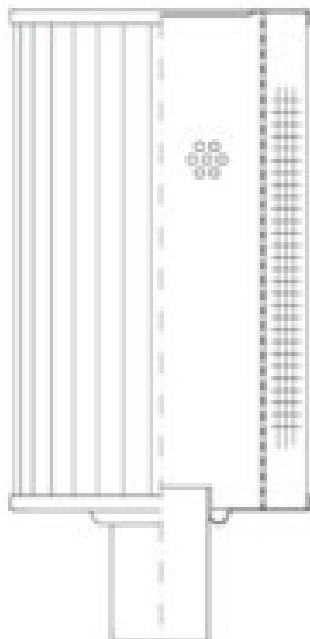

Buy Big, Save Big! - www.bigfilterstore.com - 866-673-0345

Technical Data for Big Filter #: BFS-105AF

[Click to view stock, pricing and volume discount information](#)

Filter Type Details

Part Type: Hydraulic
Filter Type: Return Line
Media: Cellulose
Seal Material:
Fluid Type: HH / HL / HM / HV
Flow Direction: Outside-In

Dimensions (Inches)

Height: 6.77
O.D. Top: 2.91 **O.D. Bottom:** 2.91
I.D. Top: **I.D. Bottom:** 1.18
Weight (lbs): 1.9

Rating

Micron 1: 25 **Beta Ratio 1:** 2/25
Micron 2: **Beta Ratio 2:**
Flow Rate (GPM): **Capacity (gr):** 8.99
Collapse Pressure (psi): 435 **Burst Pressure (psi)**
Filter area (sq in): 225

Misc. Information

Thread Type:
Thread Size (in):
By-pass: No
Handle: No
Wrap: No

Contact Information

Big Filter Inc.
162 Kerr Dr.
Sault Ste. Marie, ON
P6A 5H9
Canada

Big Filter Inc.
605 Ridge St, #144
Sault Ste. Marie, MI
49783
USA