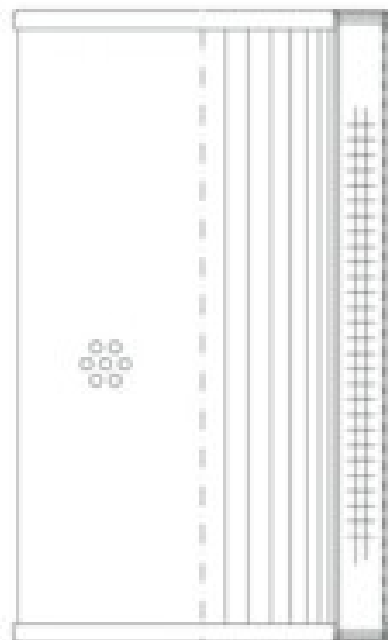

Buy Big, Save Big! - www.bigfilterstore.com - 866-673-0345

Technical Data for Big Filter #: BFS-1061D

[Click to view stock, pricing and volume discount information](#)

Filter Type Details

Part Type: Hydraulic
Filter Type: Suction
Media: Wire Mesh
Seal Material:
Fluid Type: HH / HL / HM / HV
Flow Direction: Inside-Out

Dimensions (Inches)

Height: 13.97
O.D. Top: 3.94 **O.D. Bottom:** 3.94
I.D. Top: 3.2 **I.D. Bottom:** 3.2
Weight (lbs): 1.2

Rating

Micron 1: 125
Micron 2:
Flow Rate (GPM):
Collapse Pressure (psi): 44
Filter area (sq in): 327
Beta Ratio 1:
Beta Ratio 2:
Capacity (gr):
Burst Pressure (psi)

Misc. Information

Thread Type:
Thread Size (in):
By-pass: No
Handle: No
Wrap: Yes

Contact Information

Big Filter Inc.
162 Kerr Dr.
Sault Ste. Marie, ON
P6A 5H9
Canada

Big Filter Inc.
605 Ridge St, #144
Sault Ste. Marie, MI
49783
USA