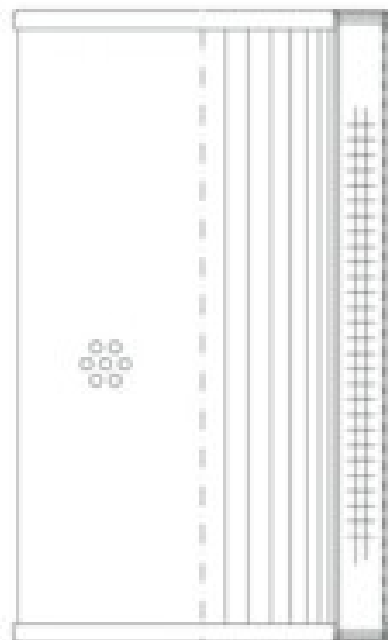

Buy Big, Save Big! - www.bigfilterstore.com - 866-673-0345

Technical Data for Big Filter #: BFS-1061F

[Click to view stock, pricing and volume discount information](#)

Filter Type Details

Part Type: Hydraulic
Filter Type: Suction
Media: Wire Mesh
Seal Material:
Fluid Type: HH / HL / HM / HV
Flow Direction: Inside-Out

Dimensions (Inches)

Height: 13.97
O.D. Top: 3.94 **O.D. Bottom:** 3.94
I.D. Top: 3.2 **I.D. Bottom:** 3.2
Weight (lbs): 1.2

Rating

Micron 1: 250
Micron 2:
Flow Rate (GPM):
Collapse Pressure (psi): 44
Filter area (sq in): 327
Beta Ratio 1:
Beta Ratio 2:
Capacity (gr):
Burst Pressure (psi)

Misc. Information

Thread Type:
Thread Size (in):
By-pass: No
Handle: No
Wrap: Yes

Contact Information

Big Filter Inc.
162 Kerr Dr.
Sault Ste. Marie, ON
P6A 5H9
Canada

Big Filter Inc.
605 Ridge St, #144
Sault Ste. Marie, MI
49783
USA