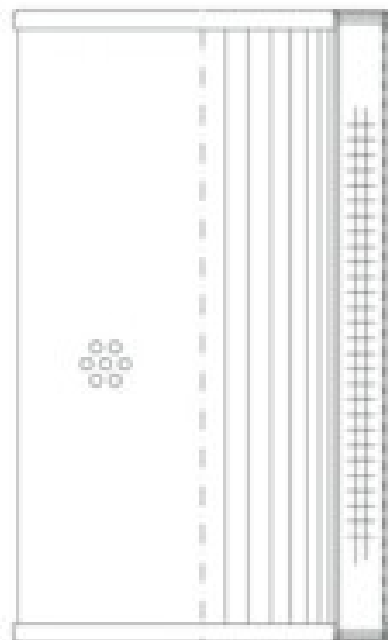

Buy Big, Save Big! - www.bigfilterstore.com - 866-673-0345

Technical Data for Big Filter #: BFS-10620

[Click to view stock, pricing and volume discount information](#)

Filter Type Details

Part Type: Hydraulic
Filter Type: Suction
Media: Wire Mesh
Seal Material:
Fluid Type: HH / HL / HM / HV
Flow Direction: Inside-Out

Dimensions (Inches)

Height: 13.97
O.D. Top: 3.94 **O.D. Bottom:** 3.94
I.D. Top: 3.2 **I.D. Bottom:** 3.2
Weight (lbs): 1.2

Rating

Micron 1: 60
Micron 2:
Flow Rate (GPM):
Collapse Pressure (psi): 44
Filter area (sq in): 327
Beta Ratio 1:
Beta Ratio 2:
Capacity (gr):
Burst Pressure (psi)

Misc. Information

Thread Type:
Thread Size (in):
By-pass: No
Handle: No
Wrap: Yes

Contact Information

Big Filter Inc.
162 Kerr Dr.
Sault Ste. Marie, ON
P6A 5H9
Canada

Big Filter Inc.
605 Ridge St, #144
Sault Ste. Marie, MI
49783
USA