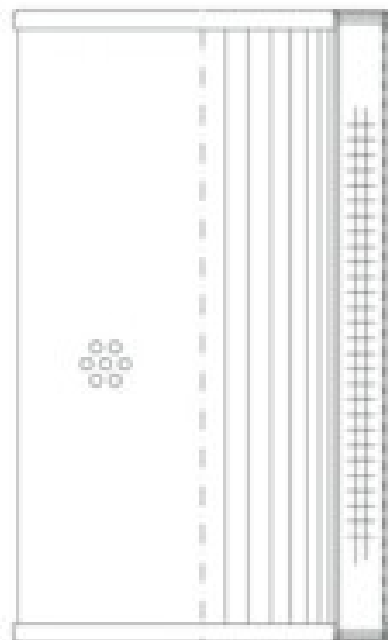

Buy Big, Save Big! - www.bigfilterstore.com - 866-673-0345

Technical Data for Big Filter #: BFS-10621

[Click to view stock, pricing and volume discount information](#)

Filter Type Details

Part Type: Hydraulic
Filter Type: Suction
Media: Wire Mesh
Seal Material:
Fluid Type: HH / HL / HM / HV
Flow Direction: Inside-Out

Dimensions (Inches)

Height: 13.97
O.D. Top: 3.94 **O.D. Bottom:** 3.94
I.D. Top: 3.2 **I.D. Bottom:** 3.2
Weight (lbs): 1.2

Rating

Micron 1: 600
Micron 2:
Flow Rate (GPM):
Collapse Pressure (psi): 44
Filter area (sq in): 327
Beta Ratio 1:
Beta Ratio 2:
Capacity (gr):
Burst Pressure (psi)

Misc. Information

Thread Type:
Thread Size (in):
By-pass: No
Handle: No
Wrap: Yes

Contact Information

Big Filter Inc.
162 Kerr Dr.
Sault Ste. Marie, ON
P6A 5H9
Canada

Big Filter Inc.
605 Ridge St, #144
Sault Ste. Marie, MI
49783
USA