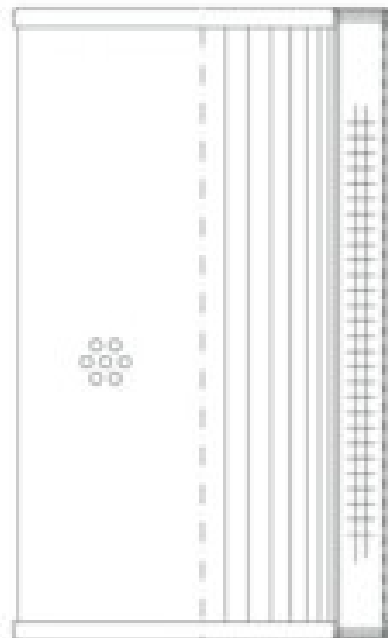

Buy Big, Save Big! - www.bigfilterstore.com - 866-673-0345

Technical Data for Big Filter #: BFS-10623

[Click to view stock, pricing and volume discount information](#)

Filter Type Details

Part Type: Hydraulic
Filter Type: Suction
Media: Wire Mesh
Seal Material:
Fluid Type: HH / HL / HM / HV
Flow Direction: Inside-Out

Dimensions (Inches)

Height: 14.76
O.D. Top: 4.53 **O.D. Bottom:** 4.53
I.D. Top: 3.62 **I.D. Bottom:** 3.62
Weight (lbs): 1.2

Rating

Micron 1: 25
Micron 2:
Flow Rate (GPM):
Collapse Pressure (psi): 44
Filter area (sq in): 415
Beta Ratio 1:
Beta Ratio 2:
Capacity (gr):
Burst Pressure (psi)

Misc. Information

Thread Type:
Thread Size (in):
By-pass: No
Handle: No
Wrap: Yes

Contact Information

Big Filter Inc.
162 Kerr Dr.
Sault Ste. Marie, ON
P6A 5H9
Canada

Big Filter Inc.
605 Ridge St, #144
Sault Ste. Marie, MI
49783
USA