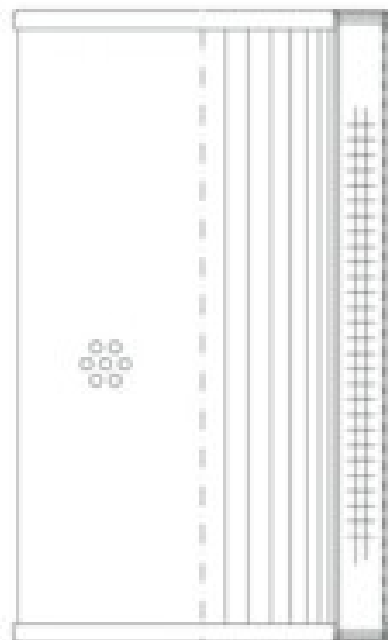

Contact Information

Big Filter Inc.
162 Kerr Dr.
Sault Ste. Marie, ON
P6A 5H9
Canada

Big Filter Inc.
605 Ridge St, #144
Sault Ste. Marie, MI
49783
USA

Toll Free: 866-673-0345
Direct: 705-255-2493

info@bigfilterstore.com
<https://www.bigfilterstore.com>