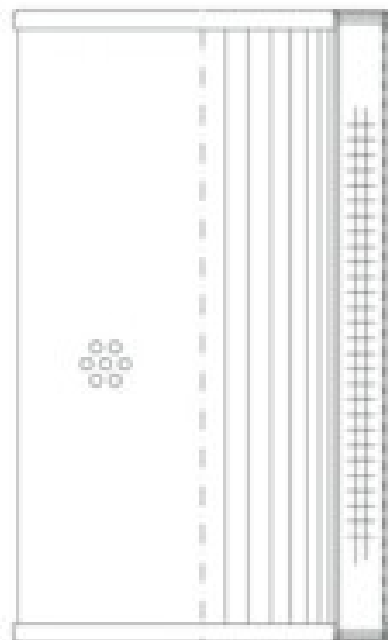

Buy Big, Save Big! - www.bigfilterstore.com - 866-673-0345

Technical Data for Big Filter #: BFS-10625

[Click to view stock, pricing and volume discount information](#)

Filter Type Details

Part Type: Hydraulic
Filter Type: Suction
Media: Wire Mesh
Seal Material:
Fluid Type: HH / HL / HM / HV
Flow Direction: Inside-Out

Dimensions (Inches)

Height: 14.76
O.D. Top: 4.53 **O.D. Bottom:** 4.53
I.D. Top: 3.62 **I.D. Bottom:** 3.62
Weight (lbs): 1.2

Rating

Micron 1: 60
Micron 2:
Flow Rate (GPM):
Collapse Pressure (psi): 44
Filter area (sq in): 415
Beta Ratio 1:
Beta Ratio 2:
Capacity (gr):
Burst Pressure (psi)

Misc. Information

Thread Type:
Thread Size (in):
By-pass: No
Handle: No
Wrap: Yes

Contact Information

Big Filter Inc.
162 Kerr Dr.
Sault Ste. Marie, ON
P6A 5H9
Canada

Big Filter Inc.
605 Ridge St, #144
Sault Ste. Marie, MI
49783
USA