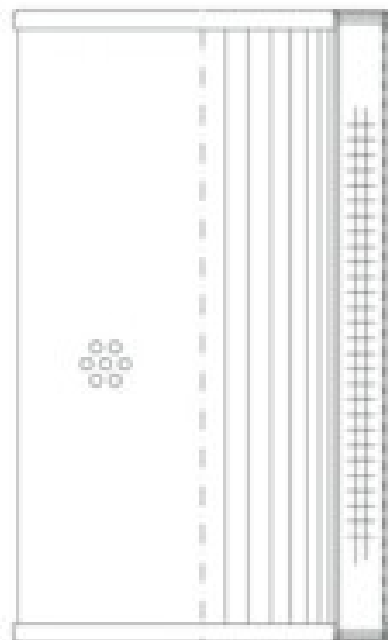

Buy Big, Save Big! - www.bigfilterstore.com - 866-673-0345

Technical Data for Big Filter #: BFS-10626

[Click to view stock, pricing and volume discount information](#)

Filter Type Details

Part Type: Hydraulic
Filter Type: Suction
Media: Wire Mesh
Seal Material:
Fluid Type: HH / HL / HM / HV
Flow Direction: Inside-Out

Dimensions (Inches)

Height: 14.76
O.D. Top: 4.53 **O.D. Bottom:** 4.53
I.D. Top: 3.62 **I.D. Bottom:** 3.62
Weight (lbs): 1.2

Rating

Micron 1: 600 **Beta Ratio 1:**
Micron 2: **Beta Ratio 2:**
Flow Rate (GPM): **Capacity (gr):**
Collapse Pressure (psi):44 **Burst Pressure (psi)**
Filter area (sq in): 415

Misc. Information

Thread Type:
Thread Size (in):
By-pass: No
Handle: No
Wrap: Yes

Contact Information

Big Filter Inc.
162 Kerr Dr.
Sault Ste. Marie, ON
P6A 5H9
Canada

Big Filter Inc.
605 Ridge St, #144
Sault Ste. Marie, MI
49783
USA