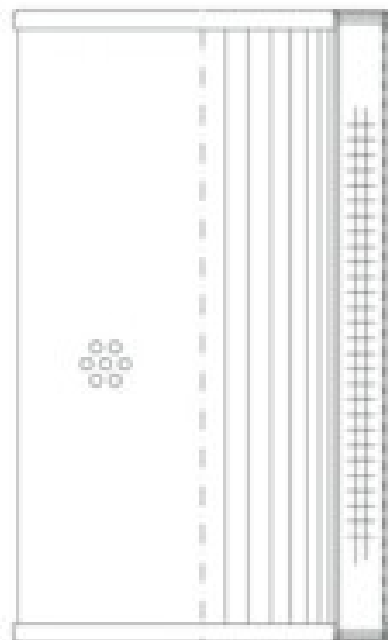

Buy Big, Save Big! - www.bigfilterstore.com - 866-673-0345

Technical Data for Big Filter #: BFS-1065A

[Click to view stock, pricing and volume discount information](#)

Filter Type Details

Part Type: Hydraulic
Filter Type: Suction
Media: Wire Mesh
Seal Material:
Fluid Type: HH / HL / HM / HV
Flow Direction: Inside-Out

Dimensions (Inches)

Height: 13.7
O.D. Top: 3.88 **O.D. Bottom:** 3.88
I.D. Top: 2.07 **I.D. Bottom:** 2.07
Weight (lbs): 2.6

Rating

Micron 1: 25
Micron 2:
Flow Rate (GPM):
Collapse Pressure (psi): 44
Filter area (sq in): 481
Beta Ratio 1:
Beta Ratio 2:
Capacity (gr):
Burst Pressure (psi)

Misc. Information

Thread Type:
Thread Size (in):
By-pass: No
Handle: No
Wrap: Yes

Contact Information

Big Filter Inc.
162 Kerr Dr.
Sault Ste. Marie, ON
P6A 5H9
Canada

Big Filter Inc.
605 Ridge St, #144
Sault Ste. Marie, MI
49783
USA