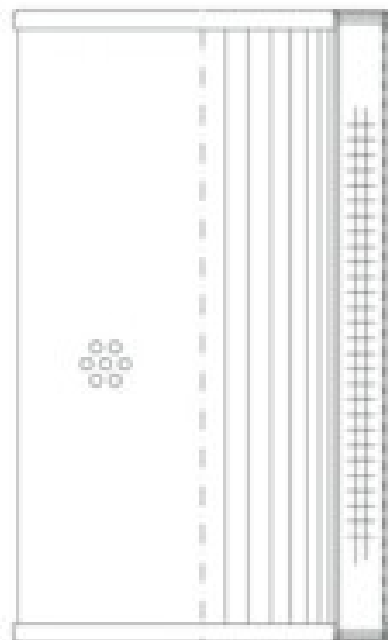

Buy Big, Save Big! - www.bigfilterstore.com - 866-673-0345

Technical Data for Big Filter #: BFS-1065B

[Click to view stock, pricing and volume discount information](#)

Filter Type Details

Part Type: Hydraulic
Filter Type: Suction
Media: Wire Mesh
Seal Material:
Fluid Type: HH / HL / HM / HV
Flow Direction: Inside-Out

Dimensions (Inches)

Height: 13.7
O.D. Top: 3.88 **O.D. Bottom:** 3.88
I.D. Top: 2.07 **I.D. Bottom:** 2.07
Weight (lbs): 2.6

Rating

Micron 1: 250
Micron 2:
Flow Rate (GPM):
Collapse Pressure (psi): 44
Filter area (sq in): 481
Beta Ratio 1:
Beta Ratio 2:
Capacity (gr):
Burst Pressure (psi)

Misc. Information

Thread Type:
Thread Size (in):
By-pass: No
Handle: No
Wrap: Yes

Contact Information

Big Filter Inc.
162 Kerr Dr.
Sault Ste. Marie, ON
P6A 5H9
Canada

Big Filter Inc.
605 Ridge St, #144
Sault Ste. Marie, MI
49783
USA