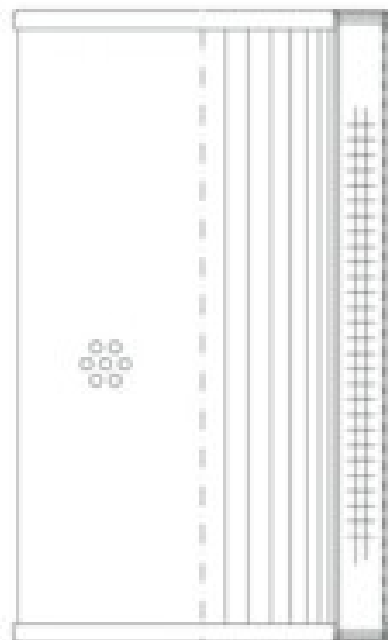

Buy Big, Save Big! - www.bigfilterstore.com - 866-673-0345

Technical Data for Big Filter #: BFS-1065C

[Click to view stock, pricing and volume discount information](#)

Filter Type Details

Part Type: Hydraulic
Filter Type: Suction
Media: Wire Mesh
Seal Material:
Fluid Type: HH / HL / HM / HV
Flow Direction: Inside-Out

Dimensions (Inches)

Height: 13.7
O.D. Top: 3.88 **O.D. Bottom:** 3.88
I.D. Top: 2.07 **I.D. Bottom:** 2.07
Weight (lbs): 2.6

Rating

Micron 1: 60
Micron 2:
Flow Rate (GPM):
Collapse Pressure (psi): 44
Filter area (sq in): 481
Beta Ratio 1:
Beta Ratio 2:
Capacity (gr):
Burst Pressure (psi)

Misc. Information

Thread Type:
Thread Size (in):
By-pass: No
Handle: No
Wrap: Yes

Contact Information

Big Filter Inc.
162 Kerr Dr.
Sault Ste. Marie, ON
P6A 5H9
Canada

Big Filter Inc.
605 Ridge St, #144
Sault Ste. Marie, MI
49783
USA