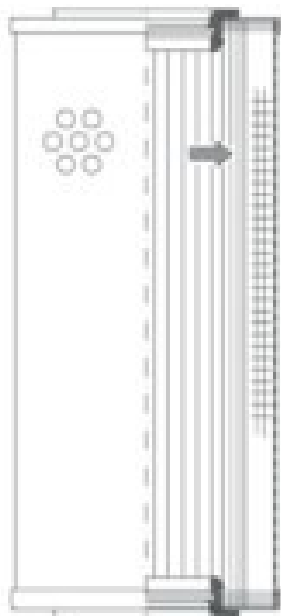

Buy Big, Save Big! - www.bigfilterstore.com - 866-673-0345

Technical Data for Big Filter #: BFS-10670

[Click to view stock, pricing and volume discount information](#)

Filter Type Details

Part Type: Hydraulic
Filter Type: Suction
Media: Cellulose
Seal Material: Viton
Fluid Type: HH / HL / HM / HV
Flow Direction: Inside-Out

Dimensions (Inches)

Height: 9.29
O.D. Top: 3.66 **O.D. Bottom:** 3.66
I.D. Top: 1.73 **I.D. Bottom:** 1.73
Weight (lbs): 1.1572

Rating

Micron 1: 25
Micron 2:
Flow Rate (GPM):
Collapse Pressure (psi): 73
Filter area (sq in): 563

Beta Ratio 1: 2/25
Beta Ratio 2:
Capacity (gr): 22.5184
Burst Pressure (psi)

Misc. Information

Thread Type:
Thread Size (in):
By-pass: No
Handle: No
Wrap: No

Contact Information

Big Filter Inc.
162 Kerr Dr.
Sault Ste. Marie, ON
P6A 5H9
Canada