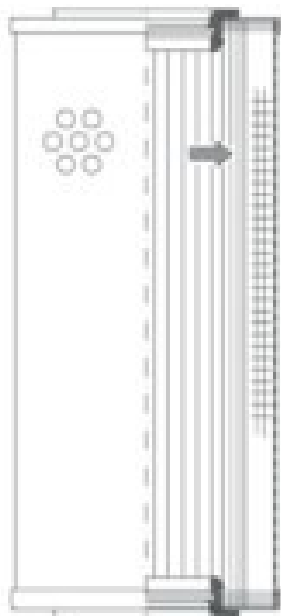

Buy Big, Save Big! - www.bigfilterstore.com - 866-673-0345

Technical Data for Big Filter #: BFS-10686

[Click to view stock, pricing and volume discount information](#)

Filter Type Details

Part Type: Hydraulic
Filter Type: Suction
Media: Wire Mesh
Seal Material: Viton
Fluid Type: HH / HL / HM / HV
Flow Direction: Inside-Out

Dimensions (Inches)

Height: 9.29
O.D. Top: 3.66 **O.D. Bottom:** 3.66
I.D. Top: 1.73 **I.D. Bottom:** 1.73
Weight (lbs): 1.7

Rating

Micron 1: 149
Micron 2:
Flow Rate (GPM):
Collapse Pressure (psi): 73
Filter area (sq in): 633

Beta Ratio 1:
Beta Ratio 2:
Capacity (gr):
Burst Pressure (psi)

Misc. Information

Thread Type:
Thread Size (in):
By-pass: No
Handle: No
Wrap: No

Contact Information

Big Filter Inc.
162 Kerr Dr.
Sault Ste. Marie, ON
P6A 5H9
Canada