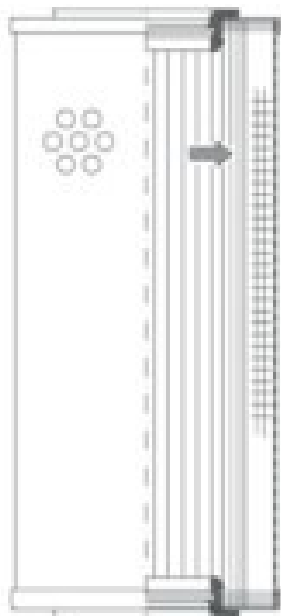

Buy Big, Save Big! - www.bigfilterstore.com - 866-673-0345

Technical Data for Big Filter #: BFS-10688

[Click to view stock, pricing and volume discount information](#)

Filter Type Details

Part Type: Hydraulic
Filter Type: Suction
Media: Wire Mesh
Seal Material: Viton
Fluid Type: HH / HL / HM / HV
Flow Direction: Inside-Out

Dimensions (Inches)

Height: 9.29
O.D. Top: 3.66 **O.D. Bottom:** 3.66
I.D. Top: 1.73 **I.D. Bottom:** 1.73
Weight (lbs): 1.7

Rating

Micron 1: 25
Micron 2:
Flow Rate (GPM):
Collapse Pressure (psi): 73
Filter area (sq in): 633

Beta Ratio 1:
Beta Ratio 2:
Capacity (gr):
Burst Pressure (psi)

Misc. Information

Thread Type:
Thread Size (in):
By-pass: No
Handle: No
Wrap: No

Contact Information

Big Filter Inc.
162 Kerr Dr.
Sault Ste. Marie, ON
P6A 5H9
Canada