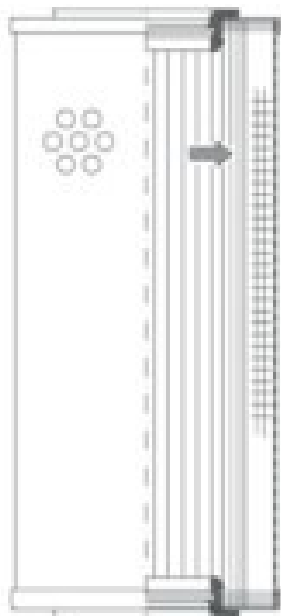

Buy Big, Save Big! - www.bigfilterstore.com - 866-673-0345

Technical Data for Big Filter #: BFS-1068A

[Click to view stock, pricing and volume discount information](#)

Filter Type Details

Part Type: Hydraulic
Filter Type: Suction
Media: Wire Mesh
Seal Material: Viton
Fluid Type: HH / HL / HM / HV
Flow Direction: Inside-Out

Dimensions (Inches)

Height: 9.29
O.D. Top: 3.66 **O.D. Bottom:** 3.66
I.D. Top: 1.73 **I.D. Bottom:** 1.73
Weight (lbs): 1.7

Rating

Micron 1: 40
Micron 2:
Flow Rate (GPM):
Collapse Pressure (psi): 73
Filter area (sq in): 633

Beta Ratio 1:
Beta Ratio 2:
Capacity (gr):
Burst Pressure (psi)

Misc. Information

Thread Type:
Thread Size (in):
By-pass: No
Handle: No
Wrap: No

Contact Information

Big Filter Inc.
162 Kerr Dr.
Sault Ste. Marie, ON
P6A 5H9
Canada