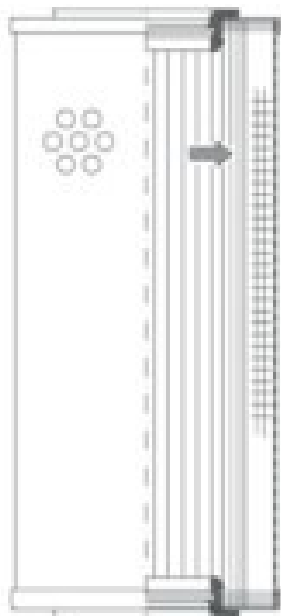

Buy Big, Save Big! - www.bigfilterstore.com - 866-673-0345

Technical Data for Big Filter #: BFS-1068C

[Click to view stock, pricing and volume discount information](#)

Filter Type Details

Part Type: Hydraulic
Filter Type: Suction
Media: Wire Mesh
Seal Material: Viton
Fluid Type: HH / HL / HM / HV
Flow Direction: Inside-Out

Dimensions (Inches)

Height: 9.29
O.D. Top: 3.66 **O.D. Bottom:** 3.66
I.D. Top: 1.73 **I.D. Bottom:** 1.73
Weight (lbs): 1.7

Rating

Micron 1: 74
Micron 2:
Flow Rate (GPM):
Collapse Pressure (psi): 73
Filter area (sq in): 633
Beta Ratio 1:
Beta Ratio 2:
Capacity (gr):
Burst Pressure (psi)

Misc. Information

Thread Type:
Thread Size (in):
By-pass: No
Handle: No
Wrap: No

Contact Information

Big Filter Inc.
162 Kerr Dr.
Sault Ste. Marie, ON
P6A 5H9
Canada

Big Filter Inc.
605 Ridge St, #144
Sault Ste. Marie, MI
49783
USA