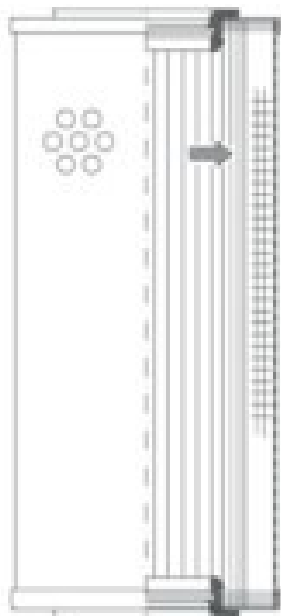

Contact Information

Big Filter Inc.
162 Kerr Dr.
Sault Ste. Marie, ON
P6A 5H9
Canada

Big Filter Inc.
605 Ridge St, #144
Sault Ste. Marie, MI
49783
USA

Toll Free: 866-673-0345
Direct: 705-255-2493

info@bigfilterstore.com
<https://www.bigfilterstore.com>