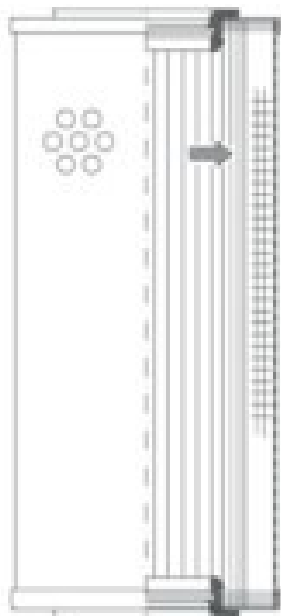

Buy Big, Save Big! - www.bigfilterstore.com - 866-673-0345

Technical Data for Big Filter #: BFS-106A0

[Click to view stock, pricing and volume discount information](#)

Filter Type Details

Part Type: Hydraulic
Filter Type: Suction
Media: Glass/Water Removal
Seal Material: Viton
Fluid Type: HH / HL / HM / HV
Flow Direction: Inside-Out

Dimensions (Inches)

Height: 18.5
O.D. Top: 3.66 **O.D. Bottom:** 3.66
I.D. Top: 1.73 **I.D. Bottom:** 1.73
Weight (lbs): 2.7

Rating

Micron 1: 3 **Beta Ratio 1:** 200/3
Micron 2: **Beta Ratio 2:** 1000/4.5
Flow Rate (GPM): **Capacity (gr):** 37.814
Collapse Pressure (psi): 73 **Burst Pressure (psi)**

Misc. Information

Thread Type:
Thread Size (in):
By-pass: No
Handle: No
Wrap: No

Contact Information

Big Filter Inc.
162 Kerr Dr.
Sault Ste. Marie, ON
P6A 5H9
Canada

Big Filter Inc.
605 Ridge St, #144
Sault Ste. Marie, MI
49783
USA