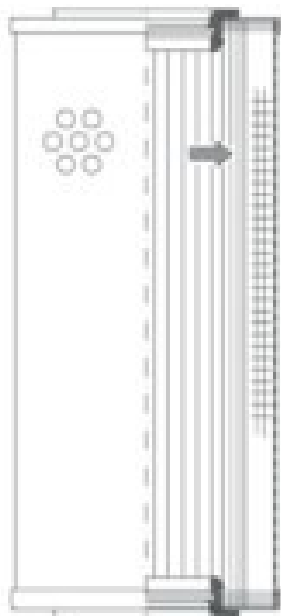

Buy Big, Save Big! - www.bigfilterstore.com - 866-673-0345

Technical Data for Big Filter #: BFS-106A1

[Click to view stock, pricing and volume discount information](#)

Filter Type Details

Part Type: Hydraulic
Filter Type: Suction
Media: Glass/Water Removal
Seal Material: Buna
Fluid Type: HH / HL / HM / HV
Flow Direction: Inside-Out

Dimensions (Inches)

Height: 18.5
O.D. Top: 3.66 **O.D. Bottom:** 3.66
I.D. Top: 1.73 **I.D. Bottom:** 1.73
Weight (lbs): 2.7

Rating

Micron 1: 5 **Beta Ratio 1:** 200/5.4
Micron 2: **Beta Ratio 2:** 1000/7.7
Flow Rate (GPM): **Capacity (gr):** 47.8807
Collapse Pressure (psi): 73 **Burst Pressure (psi)**

Misc. Information

Thread Type:
Thread Size (in):
By-pass: No
Handle: No
Wrap: No

Contact Information

Big Filter Inc.
162 Kerr Dr.
Sault Ste. Marie, ON
P6A 5H9
Canada

Big Filter Inc.
605 Ridge St, #144
Sault Ste. Marie, MI
49783
USA